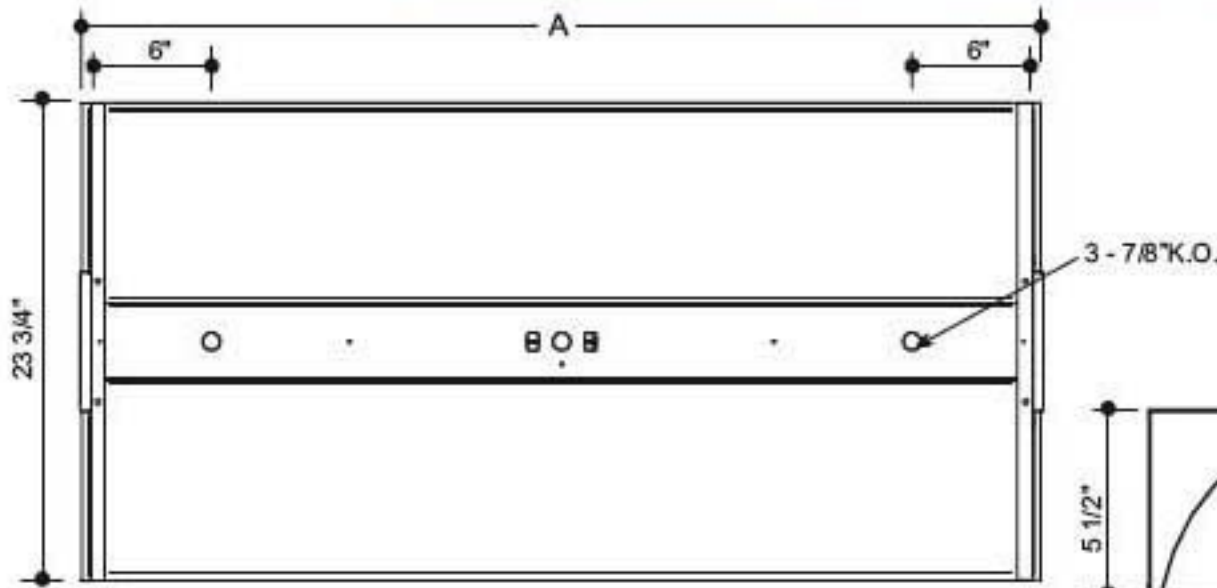

TROFFER DISH CENTER BASKET

Recessed Direct/Indirect T-Bar Luminaire

Series Dimensions

Top View

| MODEL | NOMINAL LENGTH | A |
|-------|----------------|---------|
| 2x2 | 24" | 23 3/4" |
| 2x4 | 48" | 47 3/4" |