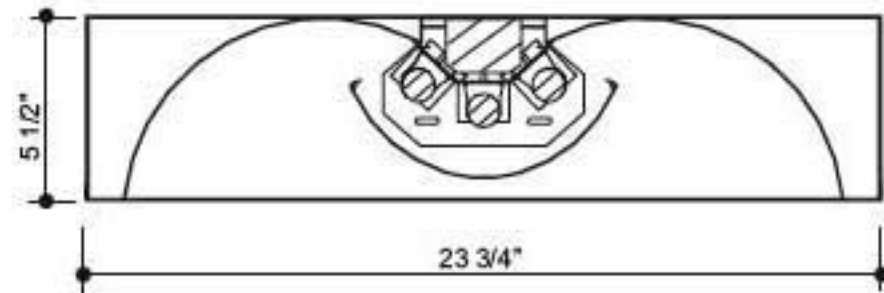

End Views

AIR SUPPLY/RETURN