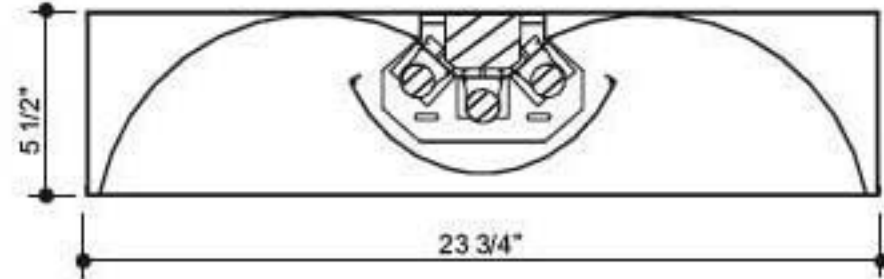

TROFFER DISH CENTER BASKET

Recessed Direct/Indirect T-Bar Luminaire

Series Dimensions

Top View

| MODEL | NOMINAL LENGTH | A |
|-------|----------------|---------|
| 2x2 | 24" | 23 3/4" |
| 2x4 | 48" | 47 3/4" |